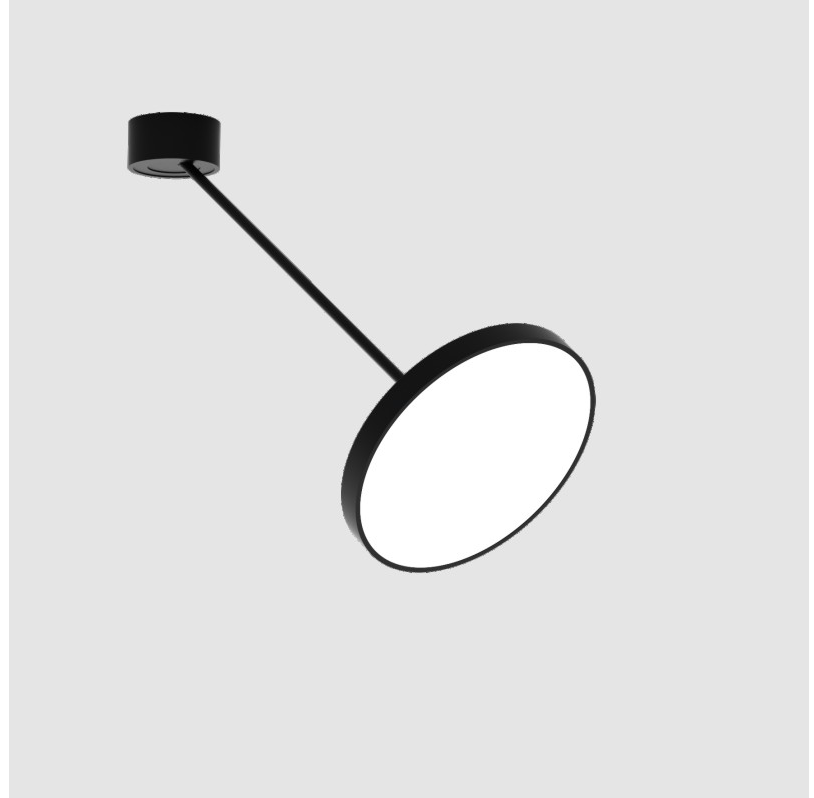

SIGN DIVA DANCER SUSPENSION

A300039-

base number LED Dimming Color Temperature Finishes (Diamond) Finishes (Triangle) Finishes (Circle) Diffuser with Ring

- To build a product code in our configurator select the specify button on the base model # product page
- To build a manual product code on this datasheet choose from the options listed below in blue font and add the suffix to the base model #

GENERAL

Series: Sign Diva Dancer
 Subseries: Sign Diva Dancer
 Brand: Prolicht
 Division: Architectural
 Mounting Type: Suspension
 Mounting Location: Ceiling
 Subcategory: Pendant

PHYSICAL

Shape: Round
 Diameter (mm): 400
 Diameter (in): 15 3/4
 Height (mm): 72
 Height (in): 2 13/16
 Max. Overall Height (mm): 870
 Max. Overall Height (in): 34 1/4
 Extension (mm): 750
 Extension (in): 29 1/2
 Light Distribution: Adjustable / Direct
 Weight (kg): 3.140
 Weight (lbs): 6.922
 Diffuser: PMMA - Opal / Micro-Prism / Sparkling Secret / Vintage Industrial
 Fixture Finish: SSR / BKV / CWI / CRY / HAB / UFT / ITA / RUA / FTG / MYG / LOD / PUS / FRO / FUP / KIA / POP / BLS / SPG / MEY / GOH / GUM / CHC / COM / ABZ / JAG / OBR / MOS / ROR
 Fixture Material: Extruded Aluminum / Steel

LED

Color Temperature (°K): 2700 / 3000 / 3500 / 4000
 Max. Delivered Lumen (lm): 1807 / 1943 / 1951 / 1991
 Nominal Lumen (lm): 2250 / 2420 / 2430 / 2480
 CRI: >90 CRI
 Lamp Life (hrs): 50000

OPTICAL

Adjustability: Rotational Canopy 170°; Tilting Canopy ±50°; Tilting Head ±90°

RATINGS AND CERTIFICATIONS

Certified By: Certified for North American Standards
 IP rating: IP20

SIGN DIVA DANCER SUSPENSION

A300039-

PROJECT
TYPE
SPECIFIER
QUANTITY
DATE

A

SIGN DIVA DANCER KORONA SUSPENSION