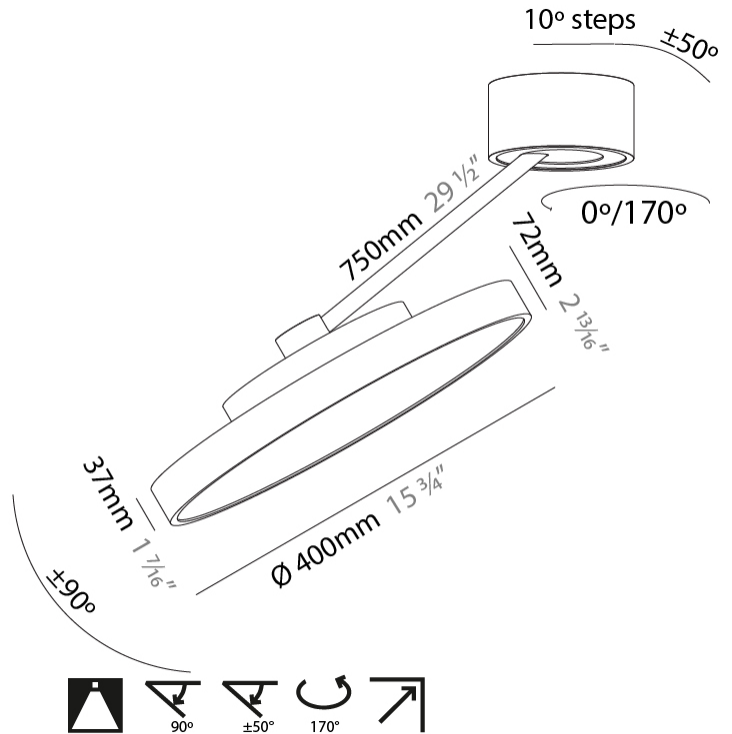

GENERAL

Series: Sign Diva Dancer
 Subseries: Sign Diva Dancer
 Brand: Prolicht
 Division: Architectural
 Mounting Type: Suspension
 Mounting Location: Ceiling
 Subcategory: Pendant

PHYSICAL

Shape: Round
 Diameter (mm): 400
 Diameter (in): 15 3/4
 Height (mm): 72
 Height (in): 2 13/16
 Max. Overall Height (mm): 870
 Max. Overall Height (in): 34 1/4
 Extension (mm): 750
 Extension (in): 29 1/2
 Light Distribution: Adjustable / Direct
 Weight (kg): 3.140
 Weight (lbs): 6.922
 Diffuser: PMMA - Opal / Micro-Prism / Sparkling Secret / Vintage Industrial
 Fixture Finish: SSR / BKV / CWI / CRY / HAB / UFT / ITA / RUA / FTG / MYG / LOD / PUS / FRO / FUP / KIA / POP / BLS / SPG / MEY / GOH / GUM / CHC / COM / ABZ / JAG / OBR / MOS / ROR
 Fixture Material: Extruded Aluminum / Steel

LED

Color Temperature (°K): 2700 / 3000 / 3500 / 4000
 Max. Delivered Lumen (lm): 1807 / 1943 / 1951 / 1991
 Nominal Lumen (lm): 2250 / 2420 / 2430 / 2480
 CRI: >90 CRI
 Lamp Life (hrs): 50000

OPTICAL

Adjustability: Rotational Canopy 170°; Tilting Canopy ±50°; Tilting Head ±90°

RATINGS AND CERTIFICATIONS

Certified By: Certified for North American Standards
 IP rating: IP20

SIGN DIVA DANCER SUSPENSION

A300039-

PROJECT
TYPE
SPECIFIER
QUANTITY
DATE

A

SIGN DIVA DANCER KORONA SUSPENSION

GENERAL

Series: Sign Diva Dancer
 Subseries: Sign Diva Dancer Korona
 Brand: Prolicht
 Division: Architectural
 Mounting Type: Suspension
 Mounting Location: Ceiling
 Subcategory: Pendant

PHYSICAL

Shape: Round
 Diameter (mm): 400
 Diameter (in): 15 3/4
 Height (mm): 870
 Depth (mm): 86
 Height (in): 34 1/4
 Depth (in): 3 3/8
 Light Distribution: Adjustable / Direct
 Weight (kg): 3.5
 Weight (lbs): 7.716