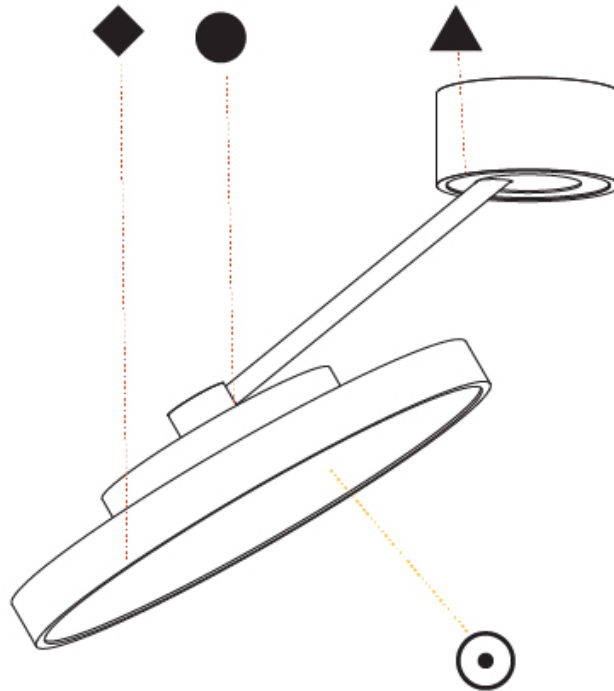

RATINGS AND CERTIFICATIONS

Certified By: Certified for North American Standards
 IP rating: IP20

SIGN DIVA DANCER SUSPENSION

A300039-

PROJECT	_____
TYPE	_____
SPECIFIER	_____
QUANTITY	_____
DATE	_____

A

SIGN DIVA DANCER KORONA SUSPENSION