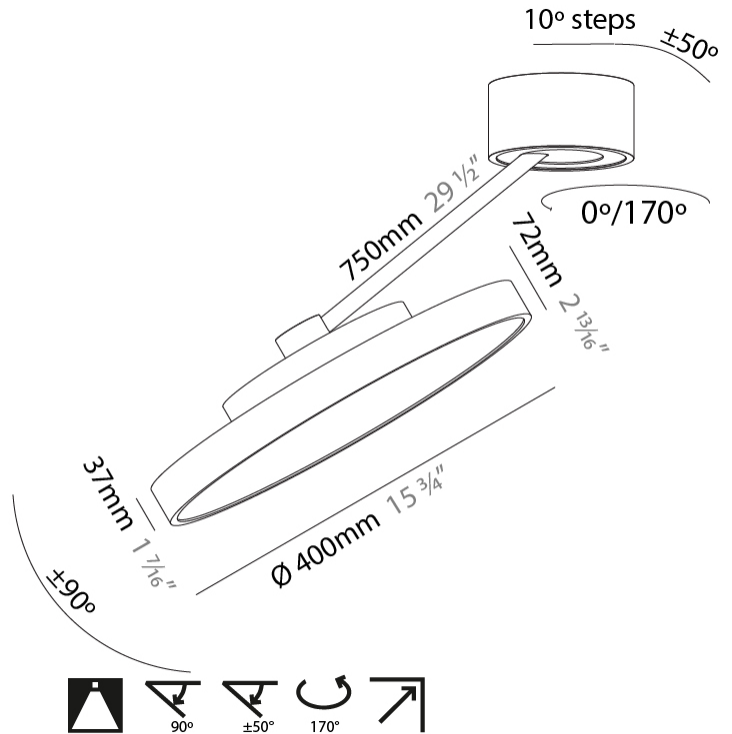

GENERAL

Series: Sign Diva Dancer
 Subseries: Sign Diva Dancer
 Brand: Prolicht
 Division: Architectural
 Mounting Type: Suspension
 Mounting Location: Ceiling
 Subcategory: Pendant

PHYSICAL

Shape: Round
 Diameter (mm): 400
 Diameter (in): 15 3/4
 Height (mm): 72
 Height (in): 2 13/16
 Max. Overall Height (mm): 870
 Max. Overall Height (in): 34 1/4
 Extension (mm): 750
 Extension (in): 29 1/2
 Light Distribution: Adjustable / Direct
 Weight (kg): 3.140
 Weight (lbs): 6.922
 Diffuser: PMMA - Opal / Micro-Prism / Sparkling Secret / Vintage Industrial
 Fixture Finish: SSR / BKV / CWI / CRY / HAB / UFT / ITA / RUA / FTG / MYG / LOD / PUS / FRO / FUP / KIA / POP / BLS / SPG / MEY / GOH / GUM / CHC / COM / ABZ / JAG / OBR / MOS / ROR
 Fixture Material: Extruded Aluminum / Steel

LED

Color Temperature (°K): 2700 / 3000 / 3500 / 4000
 Max. Delivered Lumen (lm): 1807 / 1943 / 1951 / 1991
 Nominal Lumen (lm): 2250 / 2420 / 2430 / 2480
 CRI: >90 CRI
 Lamp Life (hrs): 50000

OPTICAL

Adjustability: Rotational Canopy 170°; Tilting Canopy ±50°; Tilting Head ±90°

RATINGS AND CERTIFICATIONS

Certified By: Certified for North American Standards
 IP rating: IP20

SIGN DIVA DANCER SUSPENSION

A300039-

PROJECT	_____
TYPE	_____
SPECIFIER	_____
QUANTITY	_____
DATE	_____

A

SIGN DIVA DANCER KORONA SUSPENSION

GENERAL

Series: Sign Diva Dancer
 Subseries: Sign Diva Dancer Korona
 Brand: Prolicht
 Division: Architectural
 Mounting Type: Suspension
 Mounting Location: Ceiling
 Subcategory: Pendant

PHYSICAL

Shape: Round
 Diameter (mm): 400
 Diameter (in): 15 3/4
 Height (mm): 870
 Depth (mm): 86
 Height (in): 34 1/4
 Depth (in): 3 3/8
 Light Distribution: Adjustable / Direct
 Weight (kg): 3.5
 Weight (lbs): 7.716