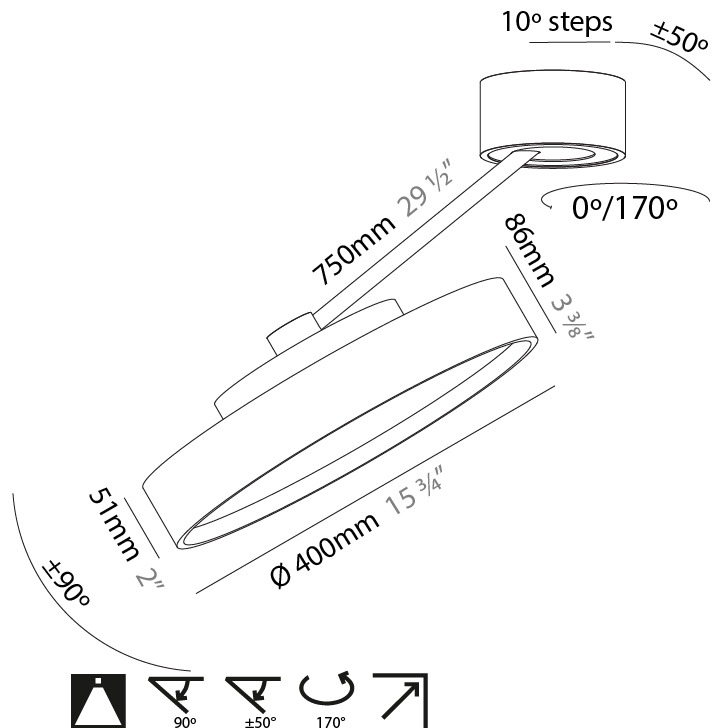

GENERAL

Series: Sign Diva Dancer
Subseries: Sign Diva Dancer Korona
Brand: Prolicht
Division: Architectural
Mounting Type: Suspension
Mounting Location: Ceiling
Subcategory: Pendant

PHYSICAL

Shape: Round
Diameter (mm): 400
Diameter (in): 15 3/4
Height (mm): 870
Depth (mm): 86
Height (in): 34 1/4
Depth (in): 3 3/8
Light Distribution: Adjustable / Direct
Weight (kg): 3.5
Weight (lbs): 7.716

Diffuser: PMMA - Opal / Micro-Prism / Sparkling Secret / Vintage Industrial

Fixture Finish: SSR / BKV / CWI / CRY / HAB / UFT / ITA / RUA / FTG / MYG / LOD / PUS / FRO / FUP / KIA / POP / BLS / SPG / MEY / GOH / GUM / CHC / COM / ABZ / JAG / OBR / MOS / ROR

Fixture Material: Extruded Aluminum / Steel

ELECTRICAL

Lamp Type: LED (Zhaga Standard)
Input Wattage (W): 17.9
Total Output Wattage (W): 16
Dimming: Tri-Mode (Non-Dimming and Phase Dimming (120Vac only) and 0-10V Dimming)
Driver Included: Yes
Driver Location: Integrated
Driver Type: Constant Current - Universal
Driver Class: Class 2
Input Voltage (V): 120 - 277
Constant Current (MA): 500

LED

Color Temperature (*K): 2700 / 3000 / 3500 / 4000
Max. Delivered Lumen (lm): 1870 / 2340 / 2372 / 2420
CRI: >90 CRI
Lamp Life (hrs): 50000

OPTICAL

Adjustability: Rotational Canopy 170°; Tilting Canopy ±50°; Tilting Head ±90°

RATINGS AND CERTIFICATIONS

Certified By: Certified for North American Standards
IP rating: IP20